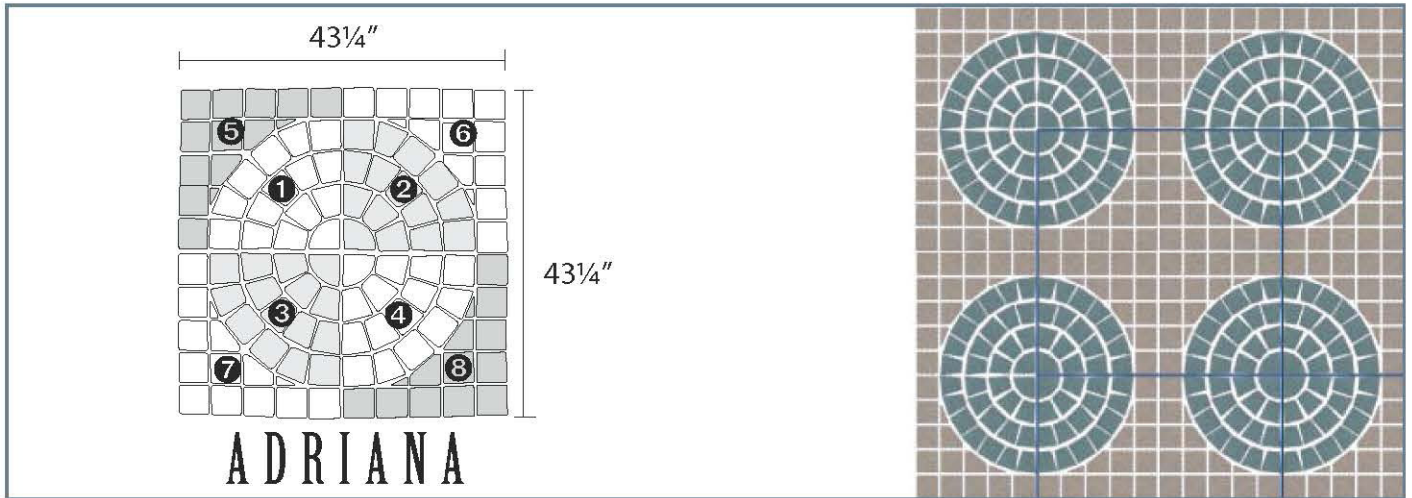

GRANITO ON-NET P a t t e r n

บริษัท เดอะทรีทัช เอเชีย แปซิฟิก

www.treetouch.com

Line ID : @thethreetouch

Facebook : www.fb.com/thaitile

Tel : 02-379-9065-7